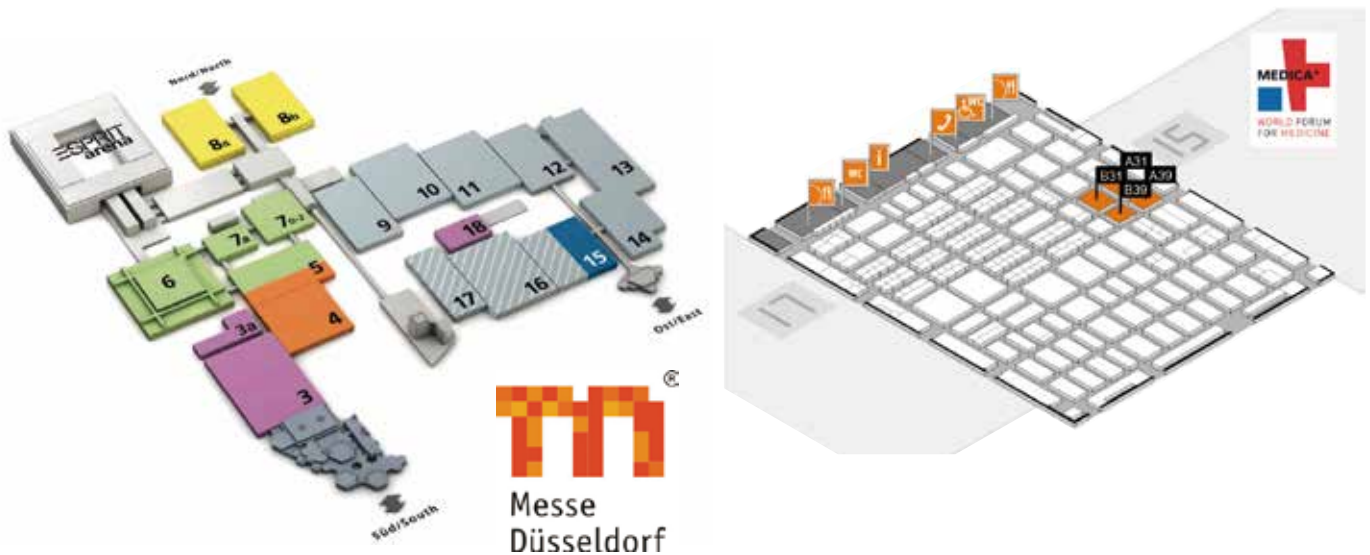

Location of Japan Pavilion in Messe•Dusseldorf

Technologies and products

SHIQUY® (flexible plaster paint)